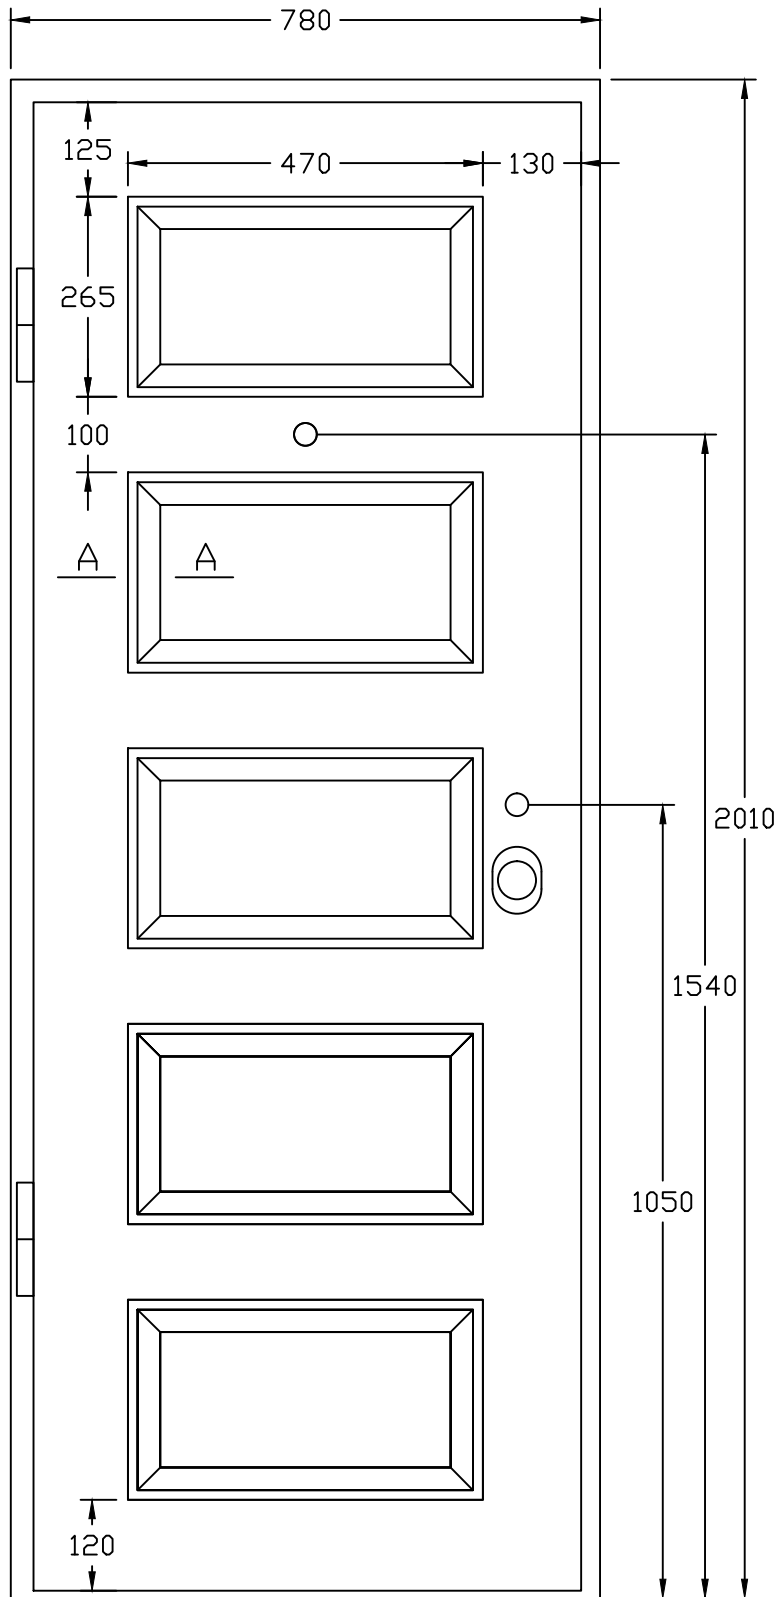

APPROVALS		DATE
DRAWN		26.01.2015
CHECK		26.01.2015
ENGR		
Q.C		
R&D		
COMMENTS:		SIZE
View from outside		DRAWING NUMBER: 14-1865
SCALE :		WEIGHT :
		SHEET 1 OF 3

TITLE: Order ref. 14-1865 Kitchen

APPROVALS		DATE
DRAWN		26.01.2015
CHECK		26.01.2015
ENGR		
Q.C		
R&D		
COMMENTS:		SIZE
View from inside		DRAWING NUMBER: 14-1865
SCALE :		WEIGHT :
		SHEET 2 OF 3

TITLE: Order ref. 14-1865 Kitchen door
(OPTION 1)

APPROVALS		DATE
DRAWN		26.01.2015
CHECK		26.01.2015
ENGR		
Q.C		
R&D		
COMMENTS:		SIZE
View from inside		DRAWING NUMBER: 14-1865
SCALE :		WEIGHT :
		SHEET 3 OF 3

TITLE: Order ref. 14-1865 Kitchen door
(OPTION 2)