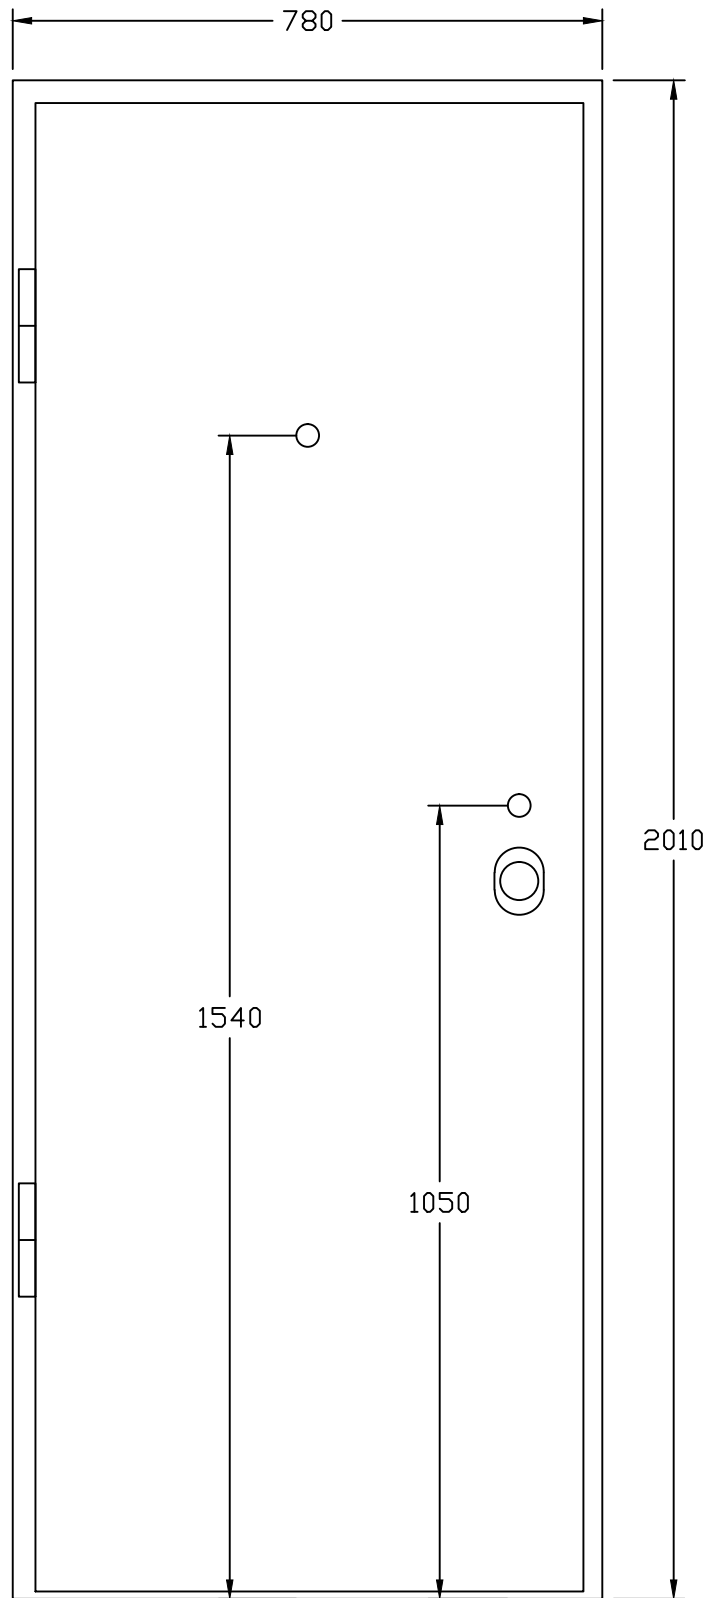

APPROVALS		DATE
DRAWN		26.01.2015
CHECK		26.01.2015
ENGR		
Q.C		
R&D		
COMMENTS:		SIZE
View from outside		DRAWING NUMBER: 14-1865
SCALE :		WEIGHT :
		SHEET 1 OF 3

TITLE: Order ref. 14-1865 Kitchen

APPROVALS		DATE
DRAWN		26.01.2015
CHECK		26.01.2015
ENGR		
Q.C		
R&D		
COMMENTS:		SIZE
View from inside		DRAWING NUMBER: 14-1865
SCALE :		WEIGHT :
		SHEET 2 OF 3

TITLE: Order ref. 14-1865 Kitchen door
(OPTION 1)

APPROVALS		DATE
DRAWN		26.01.2015
CHECK		26.01.2015
ENGR		
Q.C		
R&D		
COMMENTS:		SIZE
View from inside		DRAWING NUMBER: 14-1865
SCALE :		WEIGHT :
		SHEET 3 OF 3

TITLE: Order ref. 14-1865 Kitchen door
(OPTION 2)